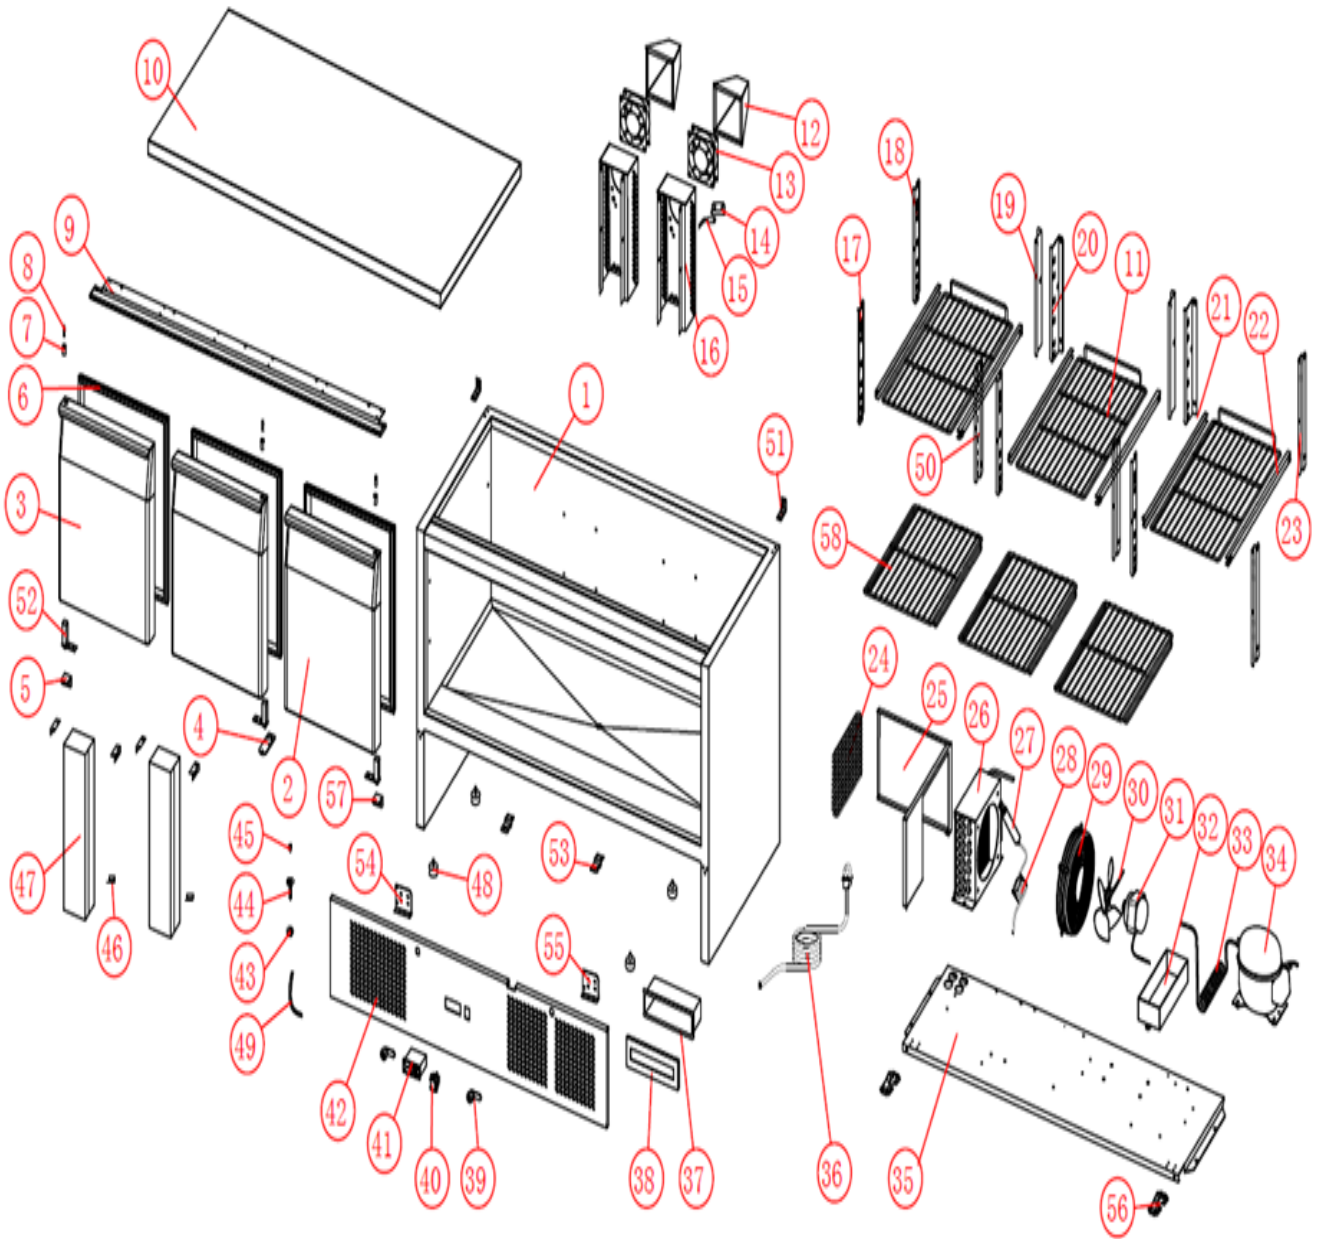

BCC3XX

Exploded parts diagram

Part Number	number	name	quantity
***	1	Cabinet	1
***	2	Door (right) *Please check cabinet Mark*	2
***	3	Door (left) *Please check cabinet Mark*	1
K8-HINGE08	4	Bottom Hinge Centre	1
K8-HINGE05	5	Bottom Hinge	2
K8-GASKET04	6	Door Gasket	3
K8-AXISSLEEVE	7	Bush	6
K8-HINGEPIN01	8	Hinge Pin	6
K8-HINGE07	9	Upper Hinge Plate	1
***	10	Countertop	1
X1-SHELF04	11	Shelf	3
***	12	Air Guide Cover	2
X1-FAN03	13	Evap Fan	2
***	14	Probe Cover	1
K8-PROBE01	15	Probe	1
***	16	Fan Base	2
***	17	Ladder Rack (left)	3
***	18	Side Rear Ladder Rack(left)	1
***	19	Rear Ladder Rack(left)	2
***	20	Rear Ladder Rack(right)	2
K8-GUIDE02	21	Left Shelf Guide	3
K8-GUIDE03	22	Right Shelf Guide	3
***	23	Side Rear Ladder Rack(right)	1
***	24	Filter	1
***	25	Air Deflector	1
K8-COND02	26	Condenser	1
***	27	Drier	1
X1-CAPILLARY03	28	Capillary	1
***	29	Cond Fan Guard	1
K8-BLADE01	30	Cond Fan Blade	1
X1-FAN01	31	Cond Fan Motor	1
K8-PAN01	32	Vaporising Tray	1
***	33	Vaporising Coil	1
X1-COMP05	34	Compressor	1
***	35	Cooling Unit Board	1
***	36	Power Cord	1
***	37	plastic water-proof box	1
***	38	Plastic Water-proof Box Cover	1
X1-LOCK04	39	Door Lock	2
X1-SWITCH01	40	Power Switch	1
X1-CONTROLLER04	41	Controller	1
***	42	Panel	1
K8-DRAIN01	43	Drainpipe Butt	1
K8-DRAIN02	44	Drain Spigot	1
K8-PLUG	45	Water Plug	1

***	46	Mullion Connector	6
***	47	Centre Mullion	2
***	48	Feet	4
K8-DRAIN03	49	PVC Drainpipe	1
***	50	Ladder Rack (right)	3
***	51	Top Fixing Brackets	2
***	52	Spring Hinge	3
***	53	Panel Lock Bracket	2
***	54	Panel Hinge Fixing Plate (left)	1
***	55	Panel Hinge Fixing Plate (right)	1
***	56	Panel Hinge	2
K8-HINGE05	57	Right Bottom Hinge	1
X1-SHELF11	58	Bottom Shelf	3

***** Please contact Spares for assistance *****

***Other model variants available;**

6 Drawer version, BCC3-6D